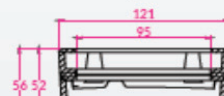

Flush Mount Top View

Top View (18mm Spacer)

Top View (22mm Spacer)

Top View (50mm Spacer)

Flush Mount Side View

Surface Mount Side View (32mm Spacer)