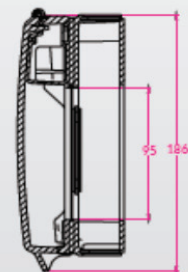

Flush Mount Top View

Top View (18mm Spacer)

Top View (22mm Spacer)

Top View (50mm Spacer)

Flush Mount Side View

Surface Mount Side View (32mm Spacer)