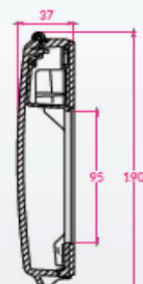

Flush Mount Top View

Top View (18mm Spacer)

Top View (22mm Spacer)

Top View (50mm Spacer)

Flush Mount Side View

Surface Mount Side View (32mm Spacer)