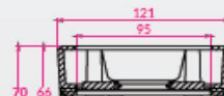

Flush Mount Top View

Top View (18mm Spacer)

Top View (22mm Spacer)

Top View (50mm Spacer)

Flush Mount Side View

Surface Mount Side View (32mm Spacer)